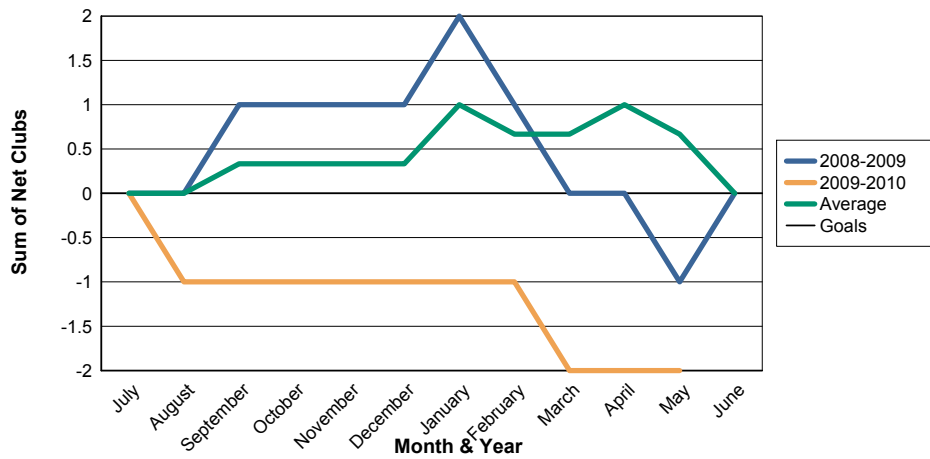

Sum of Net Clubs/ Month & Year

For District 118 E