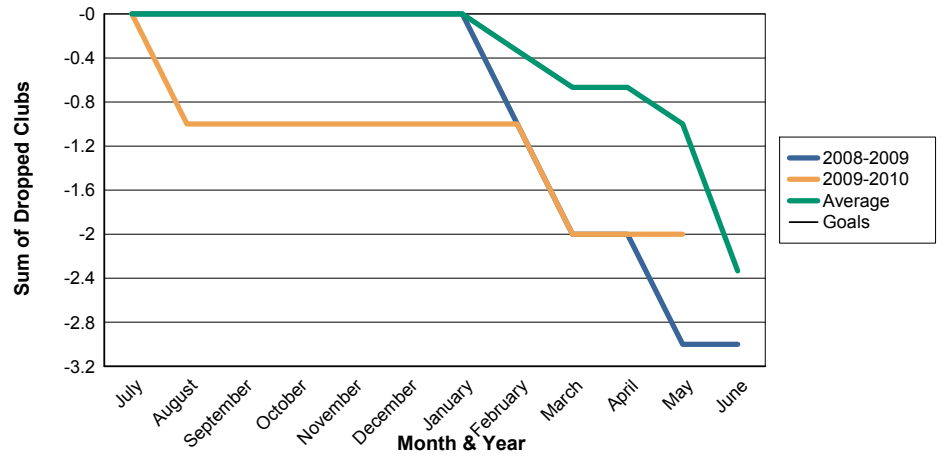

3 Year Comparisons for GMT Constitutional Area 4

By GMT District

As of May 2010

Sum of New Clubs/ Month & Year

For District 118 E

Sum of Dropped Clubs/ Month & Year

For District 118 E

Sum of Net Clubs/ Month & Year