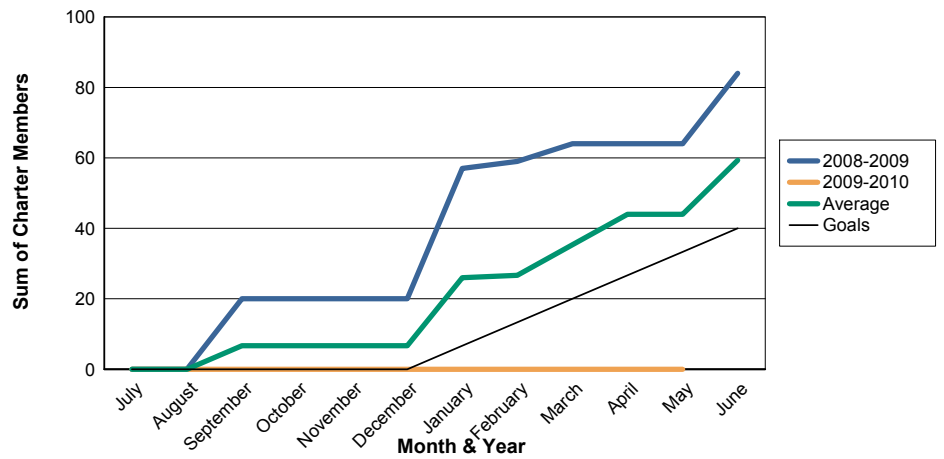

Sum of Charter Members/ Month & Year

For District 118 E