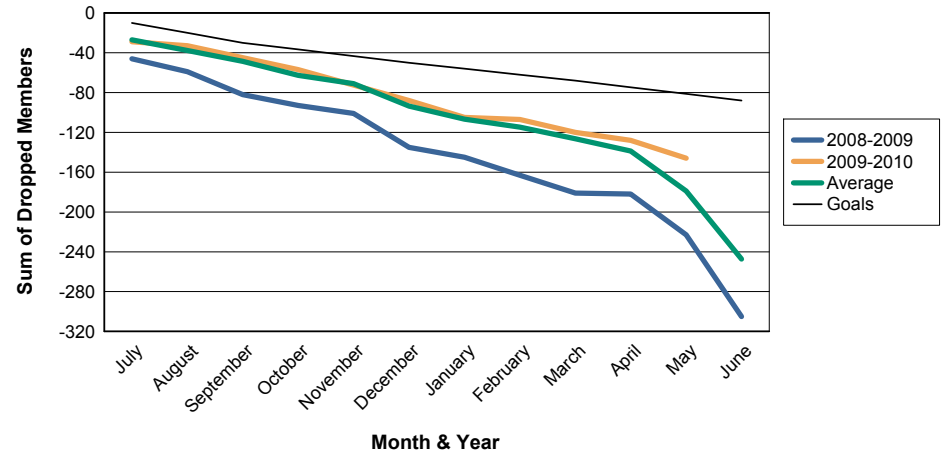

Sum of Dropped Members/ Month & Year

For District 118 E