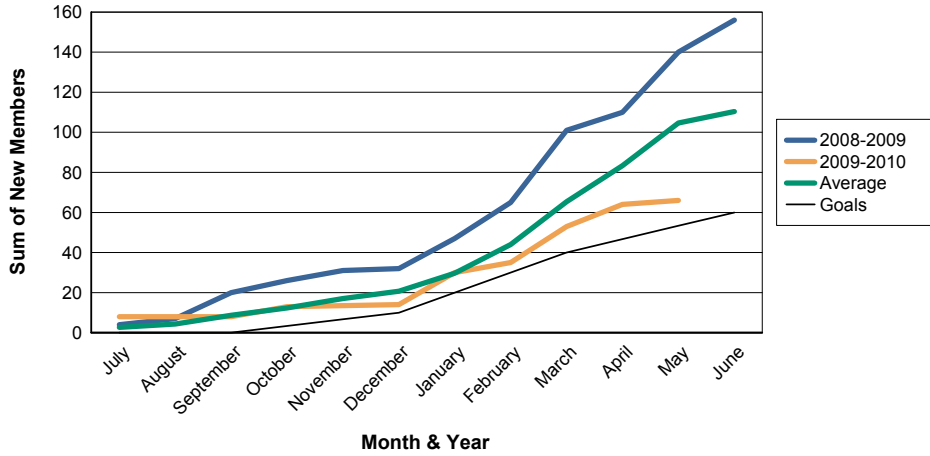

For District 118 E

Sum of Charter Members/ Month & Year

For District 118 E

3 Year Comparisons for GMT Constitutional Area 4

By GMT District

As of May 2010

Sum of New Members/ Month & Year

For District 118 E

Sum of Dropped Members/ Month & Year

For District 118 E

Sum of Net Members/ Month & Year

For District 118 E