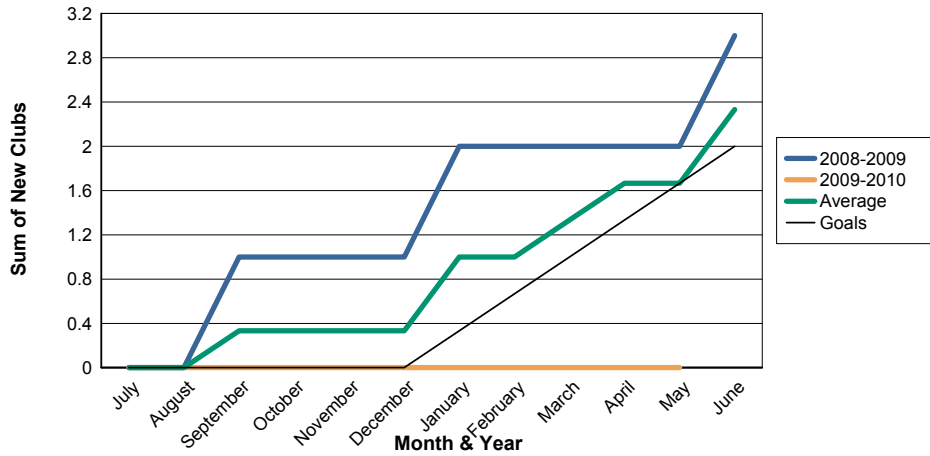

3 Year Comparisons for GMT Constitutional Area 4

By GMT District

As of May 2010

Sum of New Clubs/ Month & Year

For District 118 E

Sum of Dropped Clubs/ Month & Year

For District 118 E

Sum of Net Clubs/ Month & Year